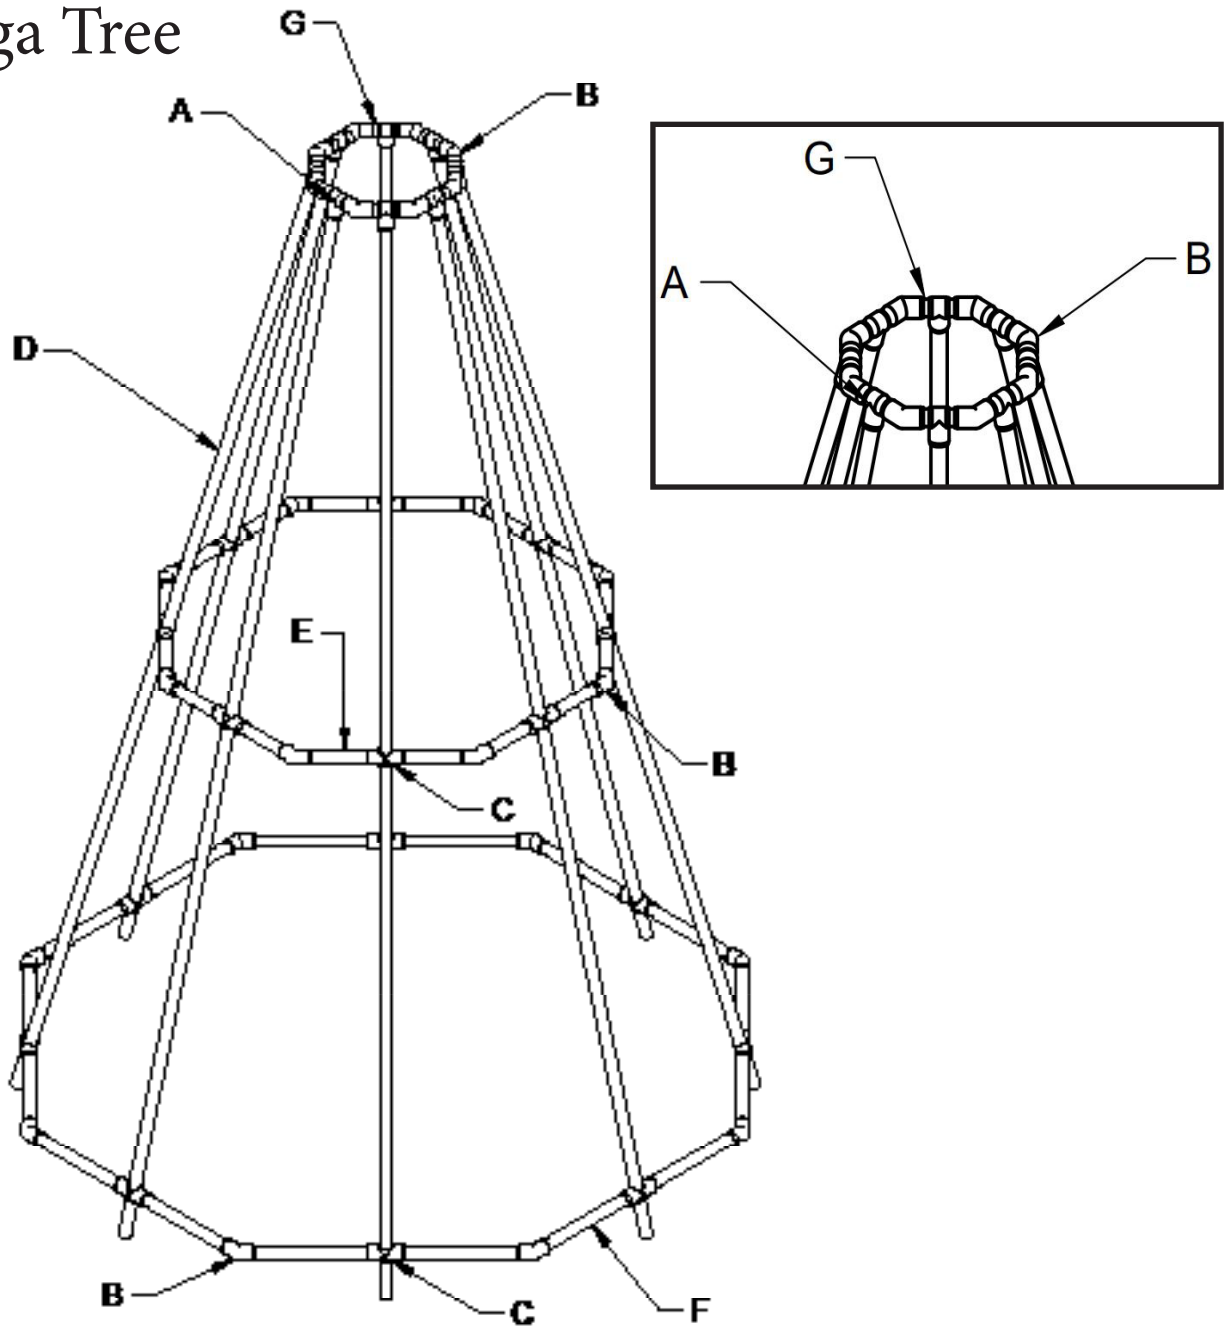

PVC Mega Tree

Part	Description	Quantity
A	Slip Tee - 1 inch	8
B	45 degree elbow - 1 inch	24
C	Slip Cross - 1 inch	16
D	10 ft. PVC Pipe - 1 inch	8
E	6 in. PVC pipe - 1 inch	8
F	2 ft. PVC pipe - 1 inch	8
G	4 in. PVC pipe - 1 inch	8