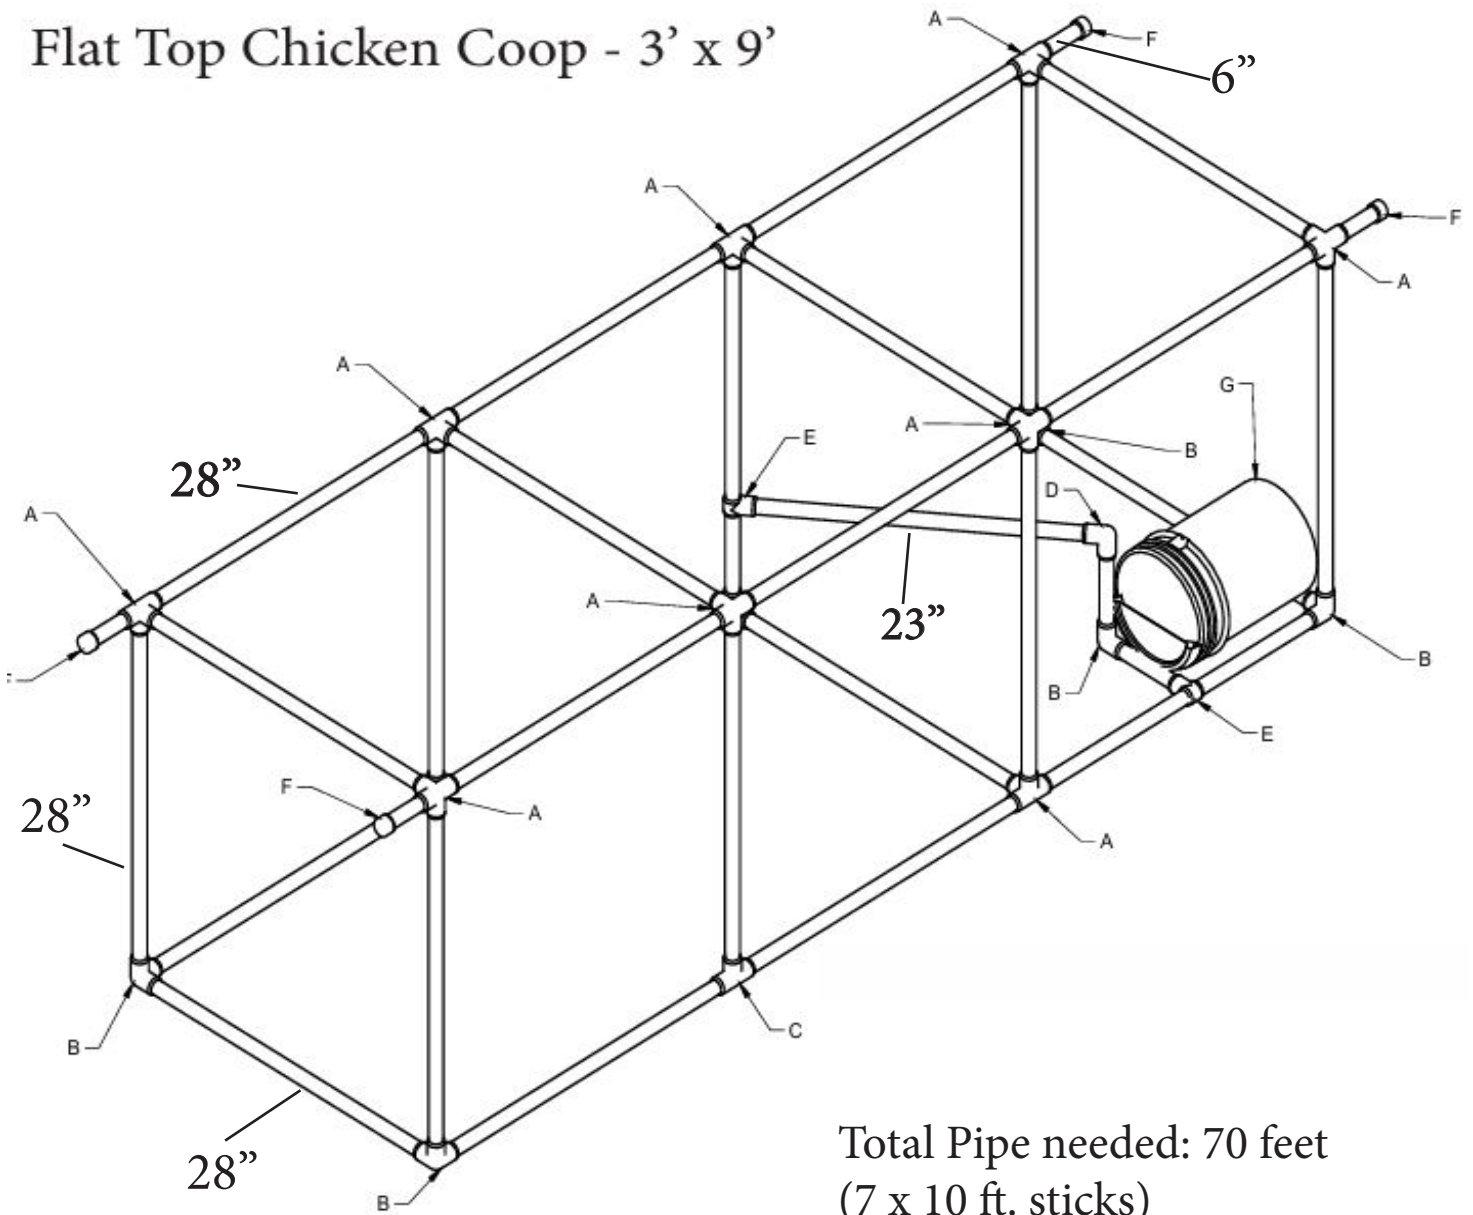

Flat Top Chicken Coop - 3' x 9'

Part	Description	Quantity
A	<u>4-Way LT - 1 inch</u>	10
B	3-Way Elbow - 1 inch	5
C	Tee - 1 inch	2
D	Elbow - 1 inch	1
E	Slip Tee - 1 inch	3
F	End Cap - 1 inch	4
G	5 gallon bucket and half lid	1